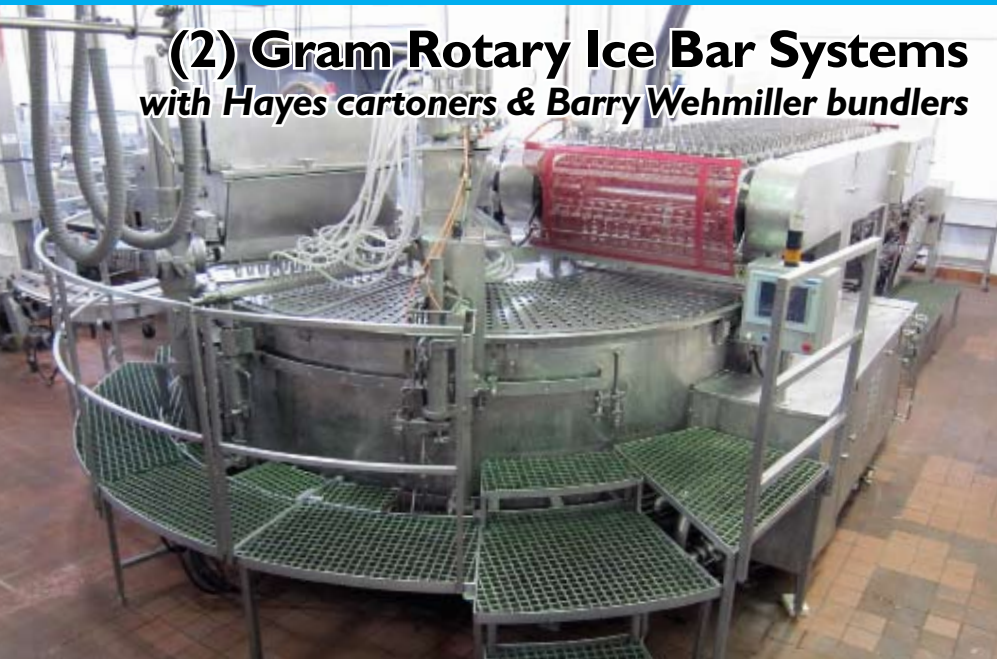

AUCTION • MAR 11

ICE CREAM PLANT

(2) Gram Rotary Ice Bar Systems
with Hayes cartoners & Barry Wehmiller bundlers